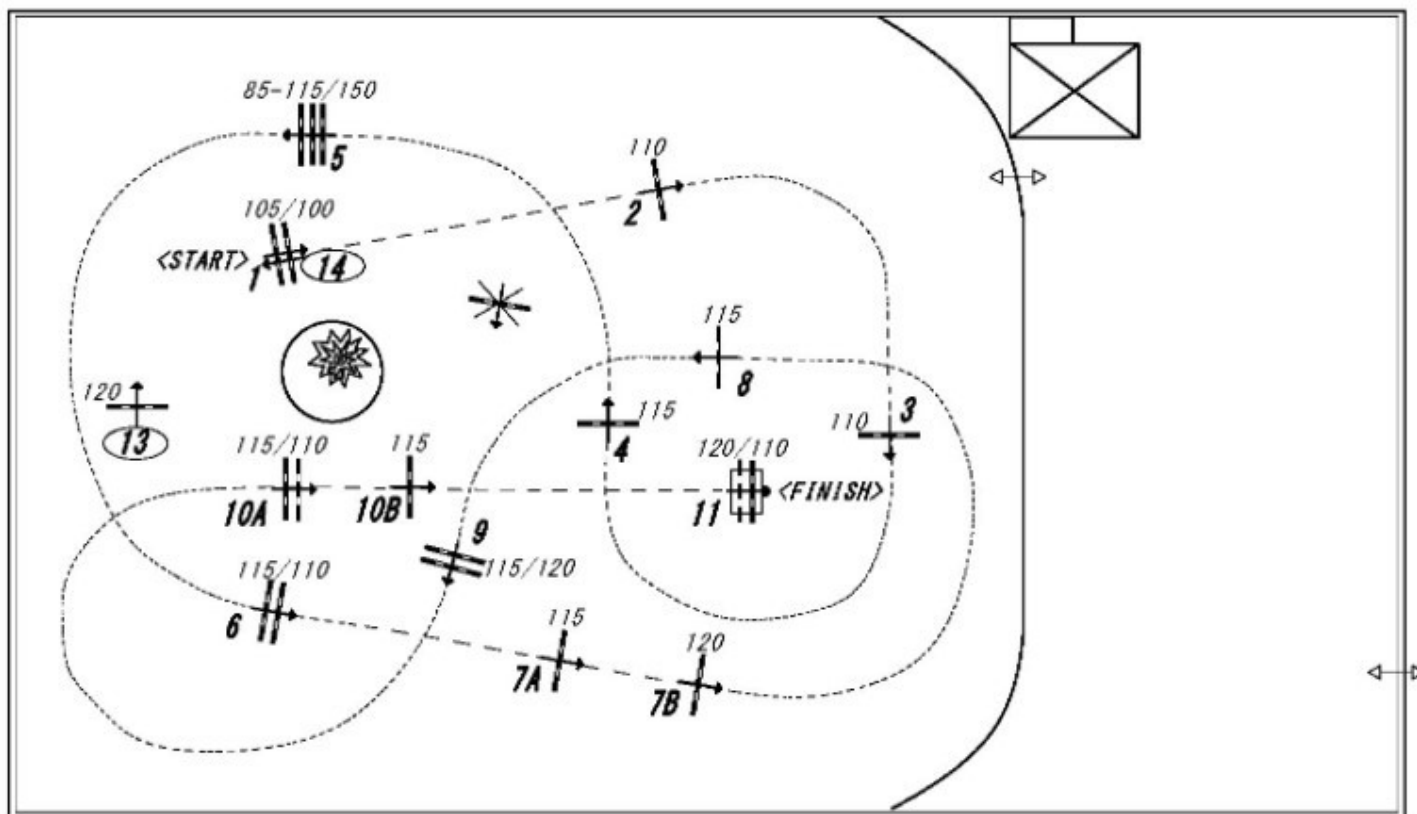

Length:	m	Time allowed:	sec
		Time limit:	sec
		Penalty time:	sec
Obstacles:	Efforts:		

TR競技

[scale 1/ 500]

※経路自由選択/制限時間60秒  
 ※限界線のある障害物は指定通りに飛越のこと  
 ※II 110は下配の高さ幅から10cmダウン

JUDGE

Course designer team: MURATA, T / KIMURA, Y

Length: **240** m

Time allowed: **42** sec  
 Time limit: **84** sec  
 Penalty time: sec

Obstacles: **6** Efforts: **7**

2回走行

[scale 1/ 500]

JUDGE

Course designer team: MURATA Y / KIMURA Y