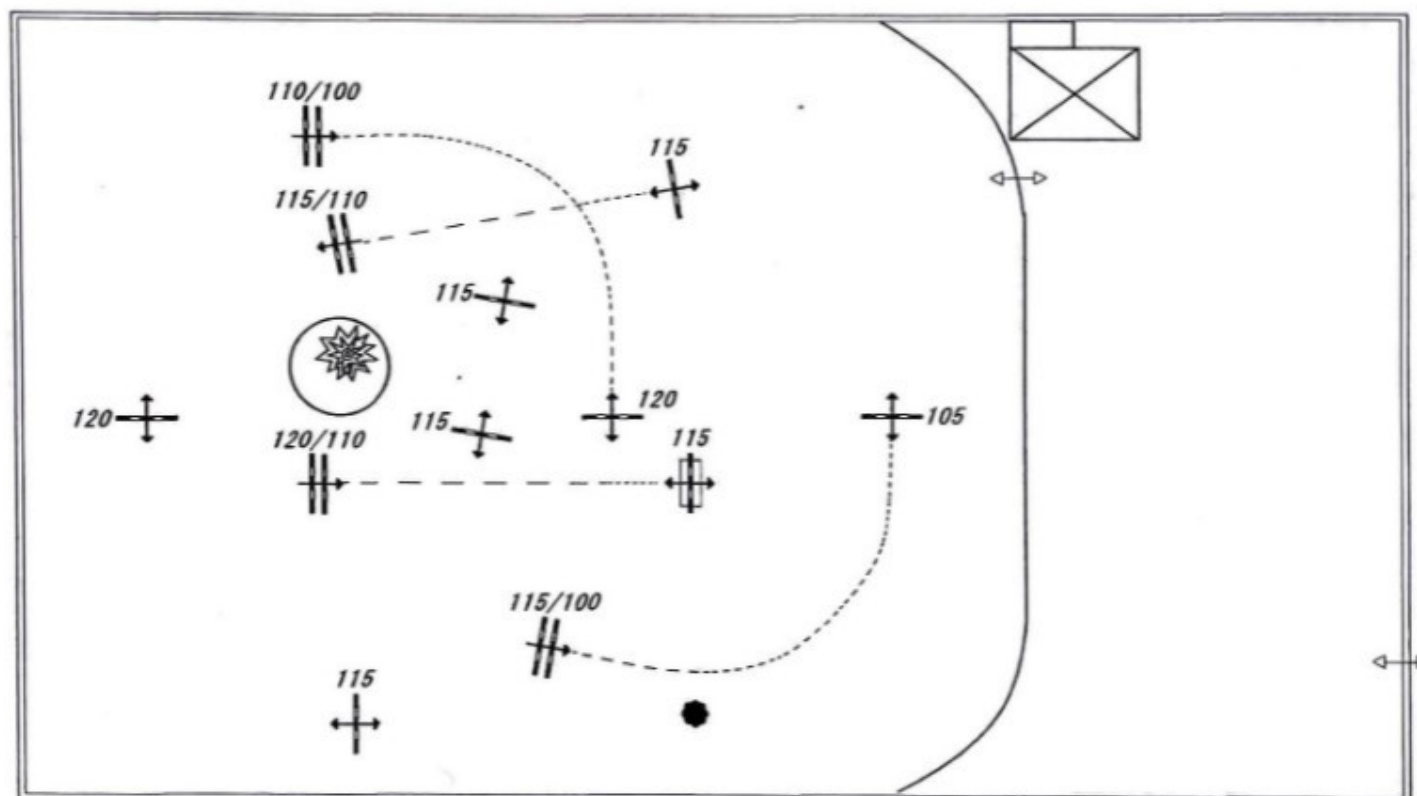

Length:	m	Time allowed:	sec
		Time limit:	sec
		Penalty time:	sec
Obstacles:	Efforts:		

TR競技

[scale 1/ 500]

※経路自由選択/制限時間60秒  
 ※限界線のある障害物は指定通りに飛越のこと  
 ※II 110は下配の高さ幅から10cmダウン

JUDGE

Course designer team: MURATA, T / KIMURA, Y

Length: **240** m

Time allowed: **42** sec  
 Time limit: **84** sec  
 Penalty time: sec

Obstacles: **6** Efforts: **7**

2回走行

[scale 1/ 500]

JUDGE

Course designer team: MURATA Y / KIMURA Y